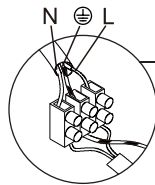

DOWNLIGHT TRIMLESS SPOT S162

SPECIFICATIONS

- **Material:** Metal | Glass
- **Light Source:** GU10 | 50W MAX
- **Ingress Protection:** IP65 Protection against entry of solid objects greater than 12mm in diameter.

INSTALLATION INSTRUCTIONS

⚠ Electrical products can cause death, injury, or property damage. Maintenance and installation should only be carried out by a professional electrician.

- Ensure the main supply is switched off before connecting to electricity.

Connecting the Terminal Block

Connect main supply (**brown - Live, blue - Neutral**) into terminal block making sure all connections are tight.

WARNING

⚠ Make sure that the products are installed properly before connecting to electricity.
 Do not cover the luminaire.
 Do not exceed the maximum wattage rating of the lamp.
 If the light source is contained in this luminaire (integrated LED), it shall only be replaced by the manufacturer, his service agent, or a similarly qualified person.